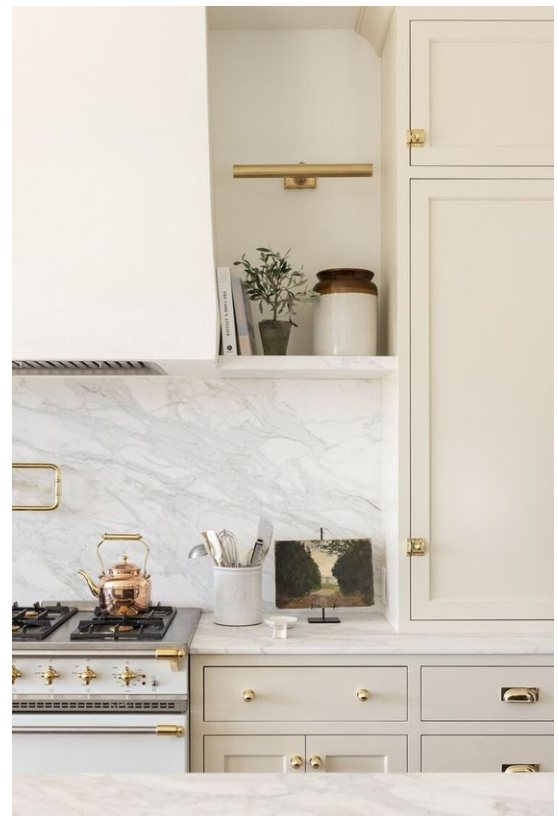

DESIGN CONCEPT

STAIRWELL

KITCHEN

KITCHEN

KITCHEN

WET BAR/ COFFEE STATION

WET BAR/ COFFEE STATION

PANTRY HUTCH

PANTRY HUTCH

DINING ROOM

DINING ROOM

LIVING ROOM

 FIREPLACE

POWDER ROOM

POWDER ROOM

FAMILY BATHROOM