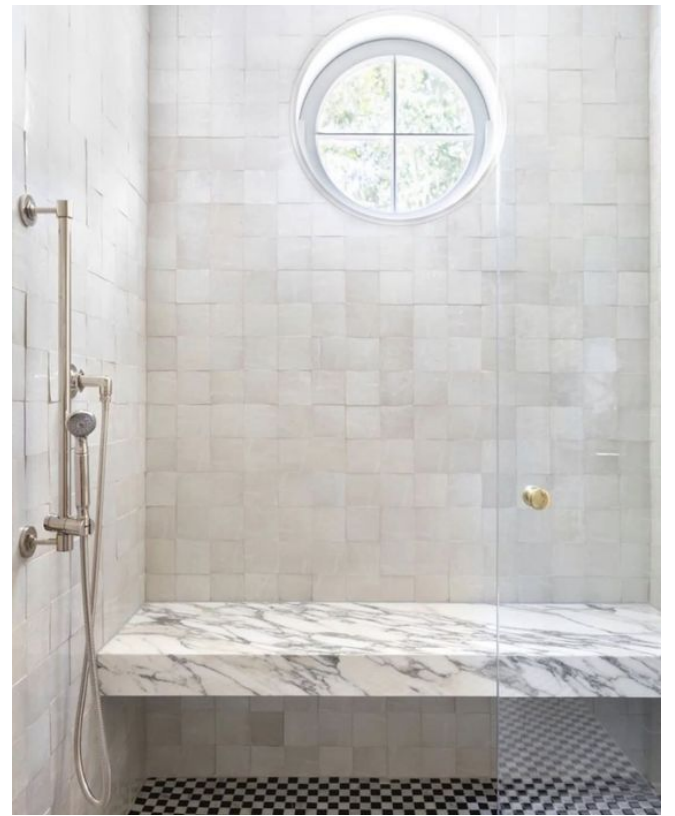

DESIGN CONCEPT

STAIRWELL

KITCHEN

KITCHEN

KITCHEN

WET BAR/ COFFEE STATION

WET BAR/ COFFEE STATION

PANTRY HUTCH

PANTRY HUTCH

DINING ROOM

DINING ROOM

LIVING ROOM

 FIREPLACE

POWDER ROOM

POWDER ROOM

FAMILY BATHROOM